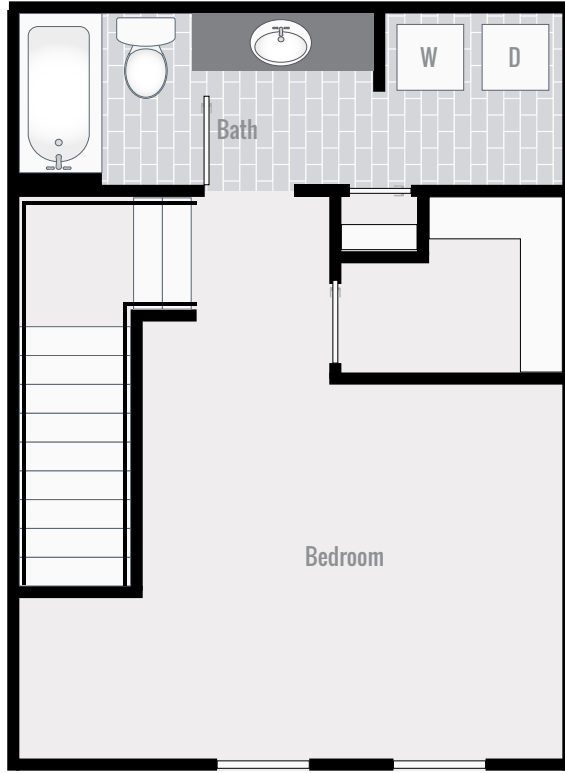

FLOOR PLAN A1

1 BEDROOM | 1 BATH | 790 SF

FOUNDERS VILLAGE

757.645.3903

2800 Ben Franklin Circle
Williamsburg, VA 23188

[FoundersVillage
Apts.com](http://FoundersVillageApts.com)

FLOOR PLAN A2

1 BEDROOM | 1.5 BATH | 880 SF

FOUNDERS VILLAGE

757.645.3903

2800 Ben Franklin Circle
Williamsburg, VA 23188

[FoundersVillage
Apts.com](http://FoundersVillageApts.com)

FLOOR PLAN A3

1 BEDROOM | 1.5 BATH | 920 SF

FOUNDERS VILLAGE

757.645.3903

2800 Ben Franklin Circle
Williamsburg, VA 23188

FoundersVillageApts.com

FLOOR PLAN B1

2 BEDROOM | 2.5 BATH | 1105 SF

FOUNDERS VILLAGE

757.645.3903

2800 Ben Franklin Circle
Williamsburg, VA 23188

FoundersVillage
Apts.com

FLOOR PLAN B2

2 BEDROOM | 2.5 BATH | 11150 SF

FOUNDERS VILLAGE

757.645.3903

2800 Ben Franklin Circle
Williamsburg, VA 23188

[FoundersVillage
Apts.com](http://FoundersVillageApts.com)

FLOOR PLAN C1

3 BEDROOM | 3.5 BATH | 1600 SF