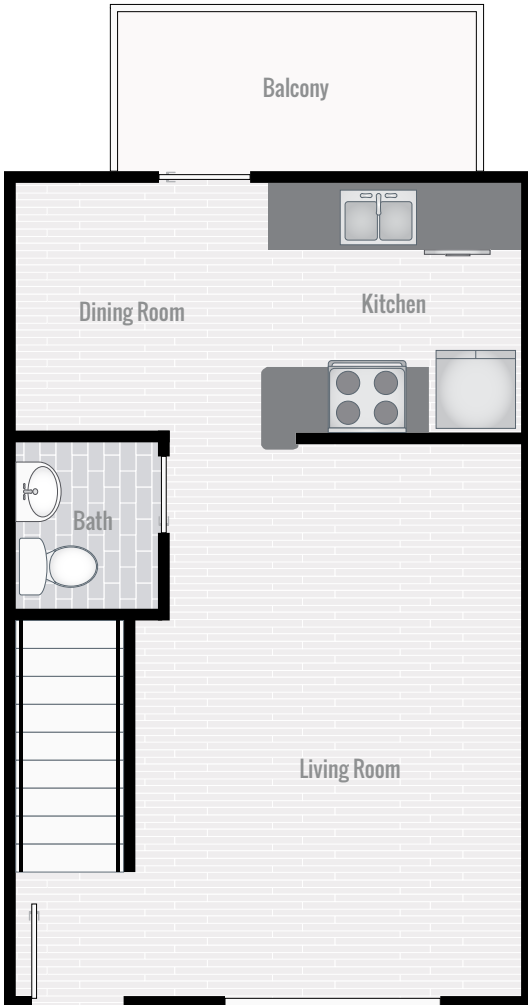

FLOOR PLAN A1

1 BEDROOM | 1 BATH | 790 SF

FOUNDERS VILLAGE

757.645.3903

2800 Ben Franklin Circle
Williamsburg, VA 23188

[FoundersVillage
Apts.com](http://FoundersVillageApts.com)

FLOOR PLAN A2

1 BEDROOM | 1.5 BATH | 880 SF

FOUNDERS VILLAGE

757.645.3903

2800 Ben Franklin Circle
Williamsburg, VA 23188

[FoundersVillage
Apts.com](http://FoundersVillageApts.com)

FLOOR PLAN A3

1 BEDROOM | 1.5 BATH | 920 SF

FOUNDERS VILLAGE

757.645.3903

2800 Ben Franklin Circle
Williamsburg, VA 23188

FoundersVillageApts.com

FLOOR PLAN B1

2 BEDROOM | 2.5 BATH | 1105 SF

FOUNDERS VILLAGE

757.645.3903

2800 Ben Franklin Circle
Williamsburg, VA 23188

FoundersVillage
Apts.com

FLOOR PLAN B2

2 BEDROOM | 2.5 BATH | 11150 SF

FOUNDERS VILLAGE

757.645.3903

2800 Ben Franklin Circle
Williamsburg, VA 23188

[FoundersVillage
Apts.com](http://FoundersVillageApts.com)

FLOOR PLAN C1

3 BEDROOM | 3.5 BATH | 1600 SF