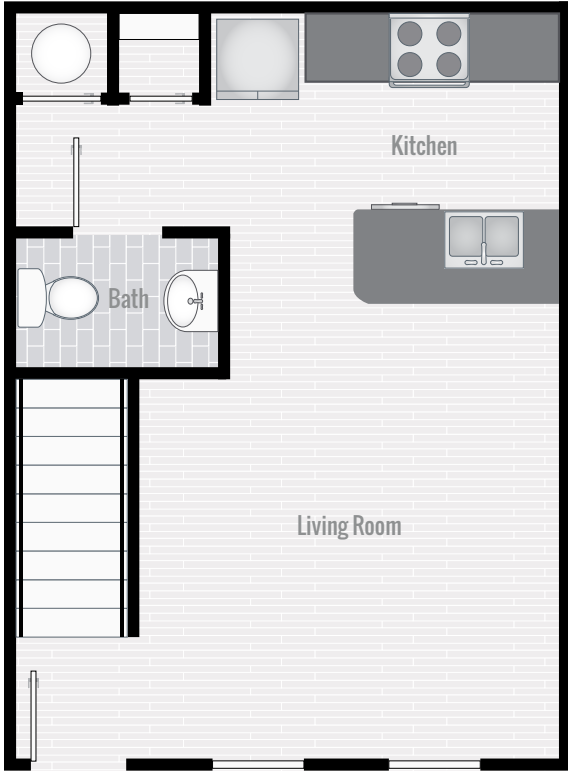

FLOOR PLAN A1

1 BEDROOM | 1 BATH | 790 SF

FOUNDERS VILLAGE

757.645.3903

2800 Ben Franklin Circle
Williamsburg, VA 23188

[FoundersVillage
Apts.com](http://FoundersVillageApts.com)

FLOOR PLAN A2

1 BEDROOM | 1.5 BATH | 880 SF

FOUNDERS VILLAGE

757.645.3903

2800 Ben Franklin Circle
Williamsburg, VA 23188

[FoundersVillage
Apts.com](http://FoundersVillageApts.com)

FLOOR PLAN A3

1 BEDROOM | 1.5 BATH | 920 SF

FOUNDERS VILLAGE

757.645.3903

2800 Ben Franklin Circle
Williamsburg, VA 23188

FoundersVillageApts.com

FLOOR PLAN B1

2 BEDROOM | 2.5 BATH | 1105 SF

FOUNDERS VILLAGE

757.645.3903

2800 Ben Franklin Circle
Williamsburg, VA 23188

FoundersVillage
Apts.com

FLOOR PLAN B2

2 BEDROOM | 2.5 BATH | 11150 SF

FOUNDERS VILLAGE

757.645.3903

2800 Ben Franklin Circle
Williamsburg, VA 23188

[FoundersVillage
Apts.com](http://FoundersVillageApts.com)

FLOOR PLAN C1

3 BEDROOM | 3.5 BATH | 1600 SF