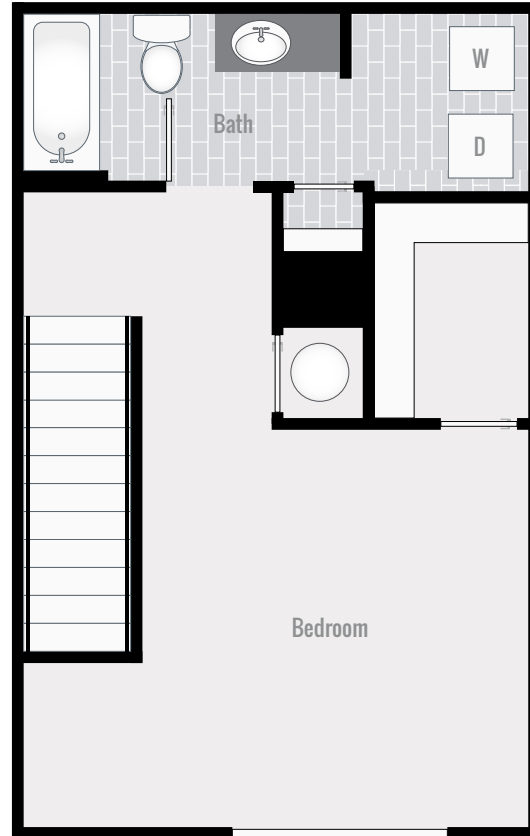

FLOOR PLAN A1

1 BEDROOM | 1 BATH | 790 SF

FOUNDERS VILLAGE

757.645.3903

2800 Ben Franklin Circle
Williamsburg, VA 23188

[FoundersVillage
Apts.com](http://FoundersVillageApts.com)

FLOOR PLAN A2

1 BEDROOM | 1.5 BATH | 880 SF

FOUNDERS VILLAGE

757.645.3903

2800 Ben Franklin Circle
Williamsburg, VA 23188

[FoundersVillage
Apts.com](http://FoundersVillageApts.com)

FLOOR PLAN A3

1 BEDROOM | 1.5 BATH | 920 SF

FOUNDERS VILLAGE

757.645.3903

2800 Ben Franklin Circle
Williamsburg, VA 23188

FoundersVillageApts.com

FLOOR PLAN B1

2 BEDROOM | 2.5 BATH | 1105 SF

FOUNDERS VILLAGE

757.645.3903

2800 Ben Franklin Circle
Williamsburg, VA 23188

FoundersVillage
Apts.com

FLOOR PLAN B2

2 BEDROOM | 2.5 BATH | 11150 SF

FOUNDERS VILLAGE

757.645.3903

2800 Ben Franklin Circle
Williamsburg, VA 23188

[FoundersVillage
Apts.com](http://FoundersVillageApts.com)

FLOOR PLAN C1

3 BEDROOM | 3.5 BATH | 1600 SF